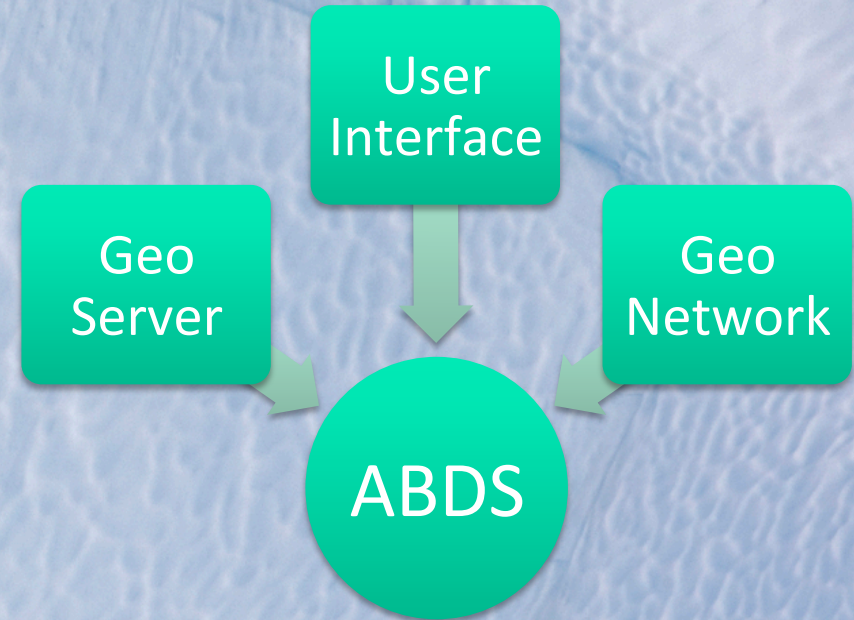

Arctic Biodiversity Data Service